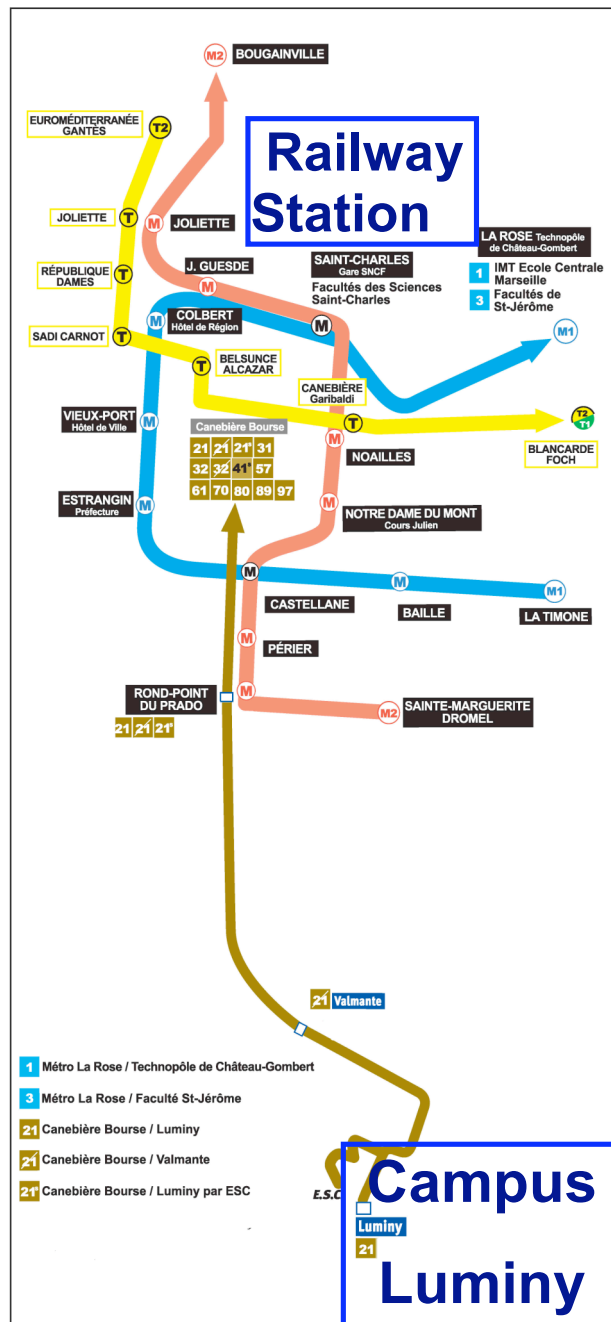

Railway Station SNCF St-Charles <--> Campus Luminy :

- Between 45min and 1h using Metro 2 and Bus 21 (connection at Rond-point du Prado)
- Between 30min et 45min by Taxi

BIOROBOTIQUE – Institut des Sciences du Mouvement