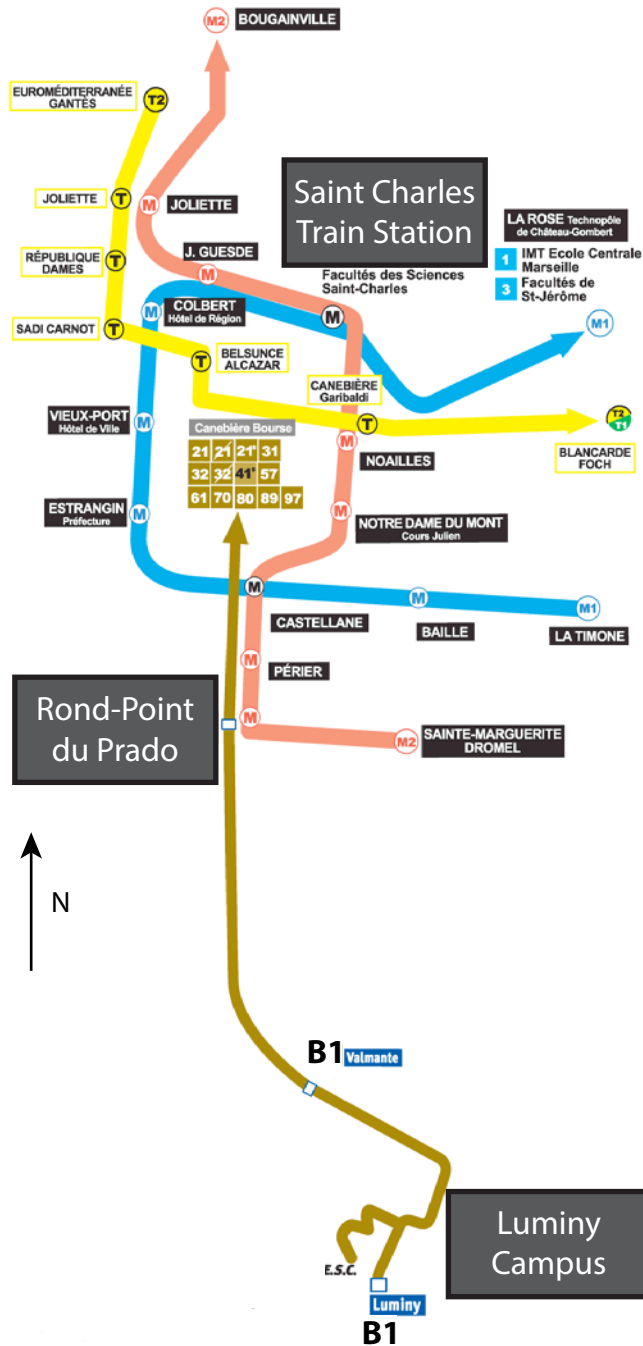

## Directions

From Saint-Charles to Luminy Campus  
 Between 45min and 1h with Metro 2 and Bus B1  
 (connection at Rond-Point du Prado)  
 About 30min by taxi

<https://goo.gl/maps/whqXiwqMMMy52>

Luminy  
 Campus  
 Entrance