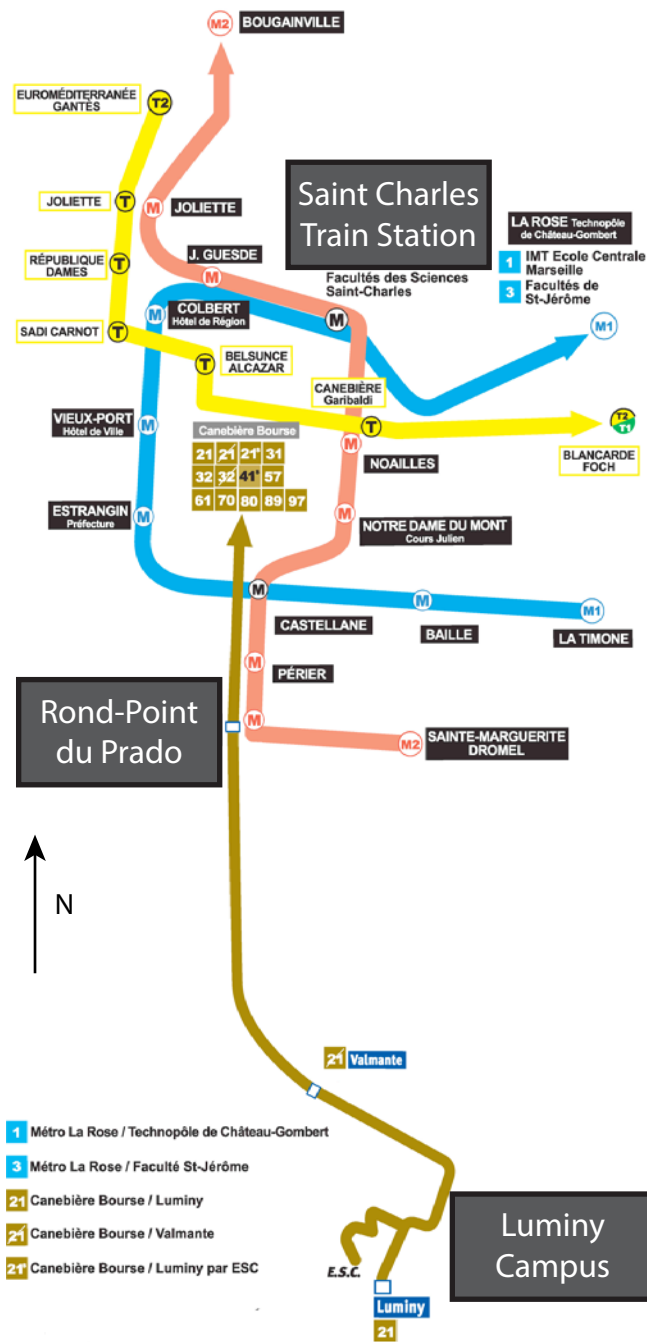

Directions

From Saint-Charles to Luminy Campus
 Between 45min and 1h with Metro 2 and Bus 21
 (connection at Rond-Point du Prado)
 About 30min by taxi

Staff directory

Stéphane Viollet	04 91 26 61 25
Marc Boyron	04 91 26 62 25
Julien Dipéri	04 91 26 62 25
Nicolas Franceschini	04 91 26 61 45
Thibaut Raharijaona	04 91 26 62 38
Franck Ruffier	04 91 26 61 78
Julien Serres	04 91 26 62 38
Michael Wiertelwski	04 91 26 62 73