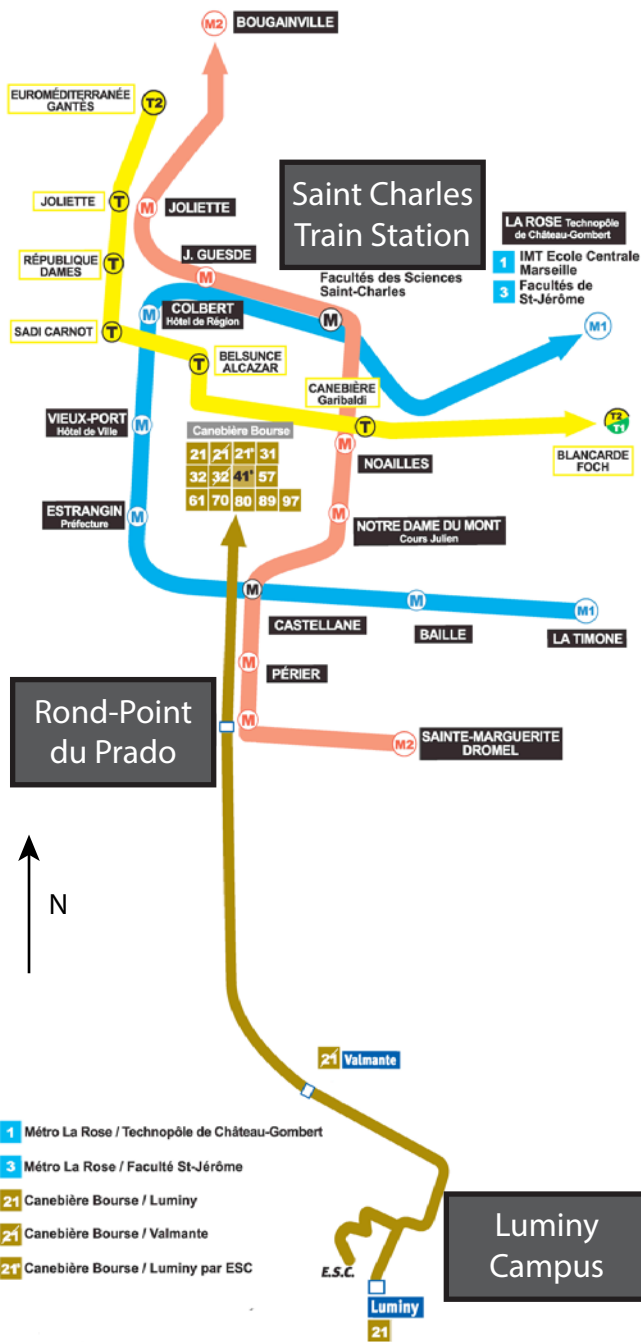

## Directions

From Saint-Charles to Luminy Campus  
 Between 45min and 1h with Metro 2 and Bus 21  
 (connection at Rond-Point du Prado)  
 About 30min by taxi

<https://goo.gl/maps/whqXiwgMMMy52>

ISM Biorobotique  
 Soufflerie

bus 21  
 terminal