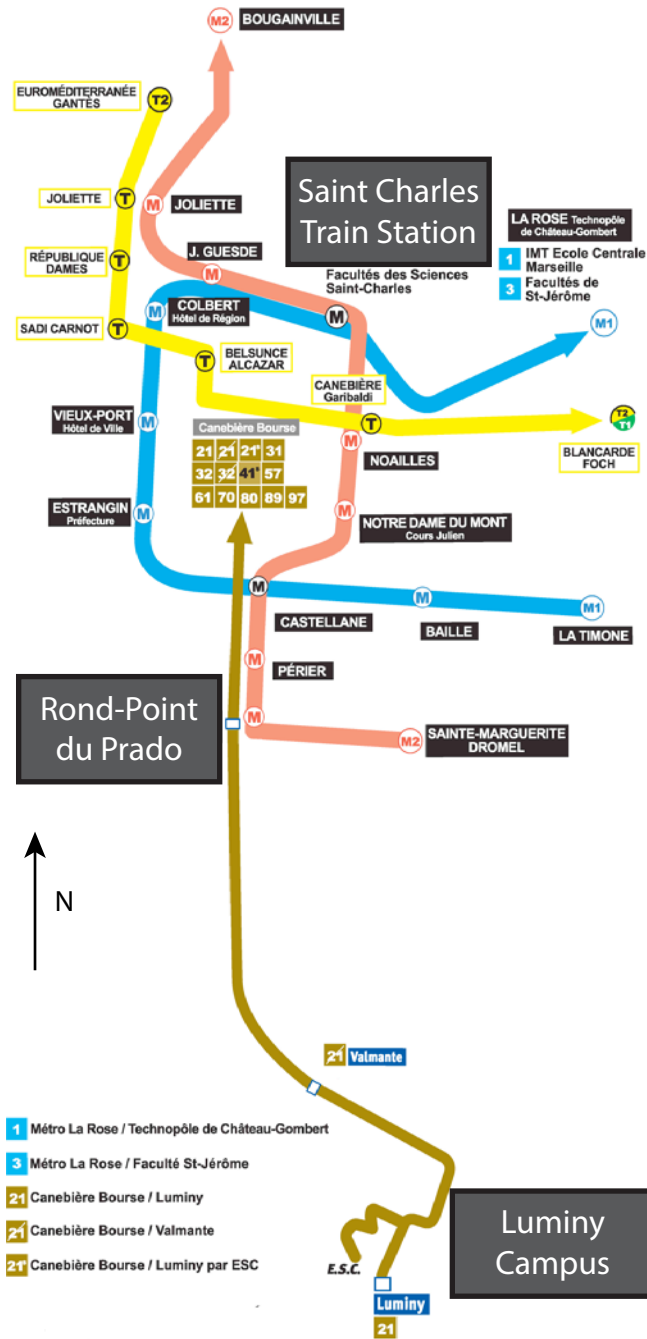

Directions

From Saint-Charles to Luminy Campus
Between 45min and 1h with Metro 2 and Bus 21
(connection at Rond-Point du Prado)
About 30min by taxi

Staff directory

Stéphane Viollet 04-91-82-83-68
Marc Boyron 04-91-82-83-72
Julien Dipéri 04-91-82-83-71
Nicolas Franceschini 04-91-82-83-65
Thibaut Raharijaona 04-91-82-83-65
Franck Ruffier 04-91-82-83-66
Julien Serres 04-91-82-83-78
Michael Wiertlewski 06-71-13-25-90

Address

Équipe Biorobotique (Soufflerie)
Institut des Sciences du Mouvement
UMR 7287
CNRS / Aix-Marseille Université
163 av. de Luminy CP910
F-13288 Marseille Cedex 09
Fax: (+33)491828375
<https://goo.gl/maps/whqXiwgMMMy52>